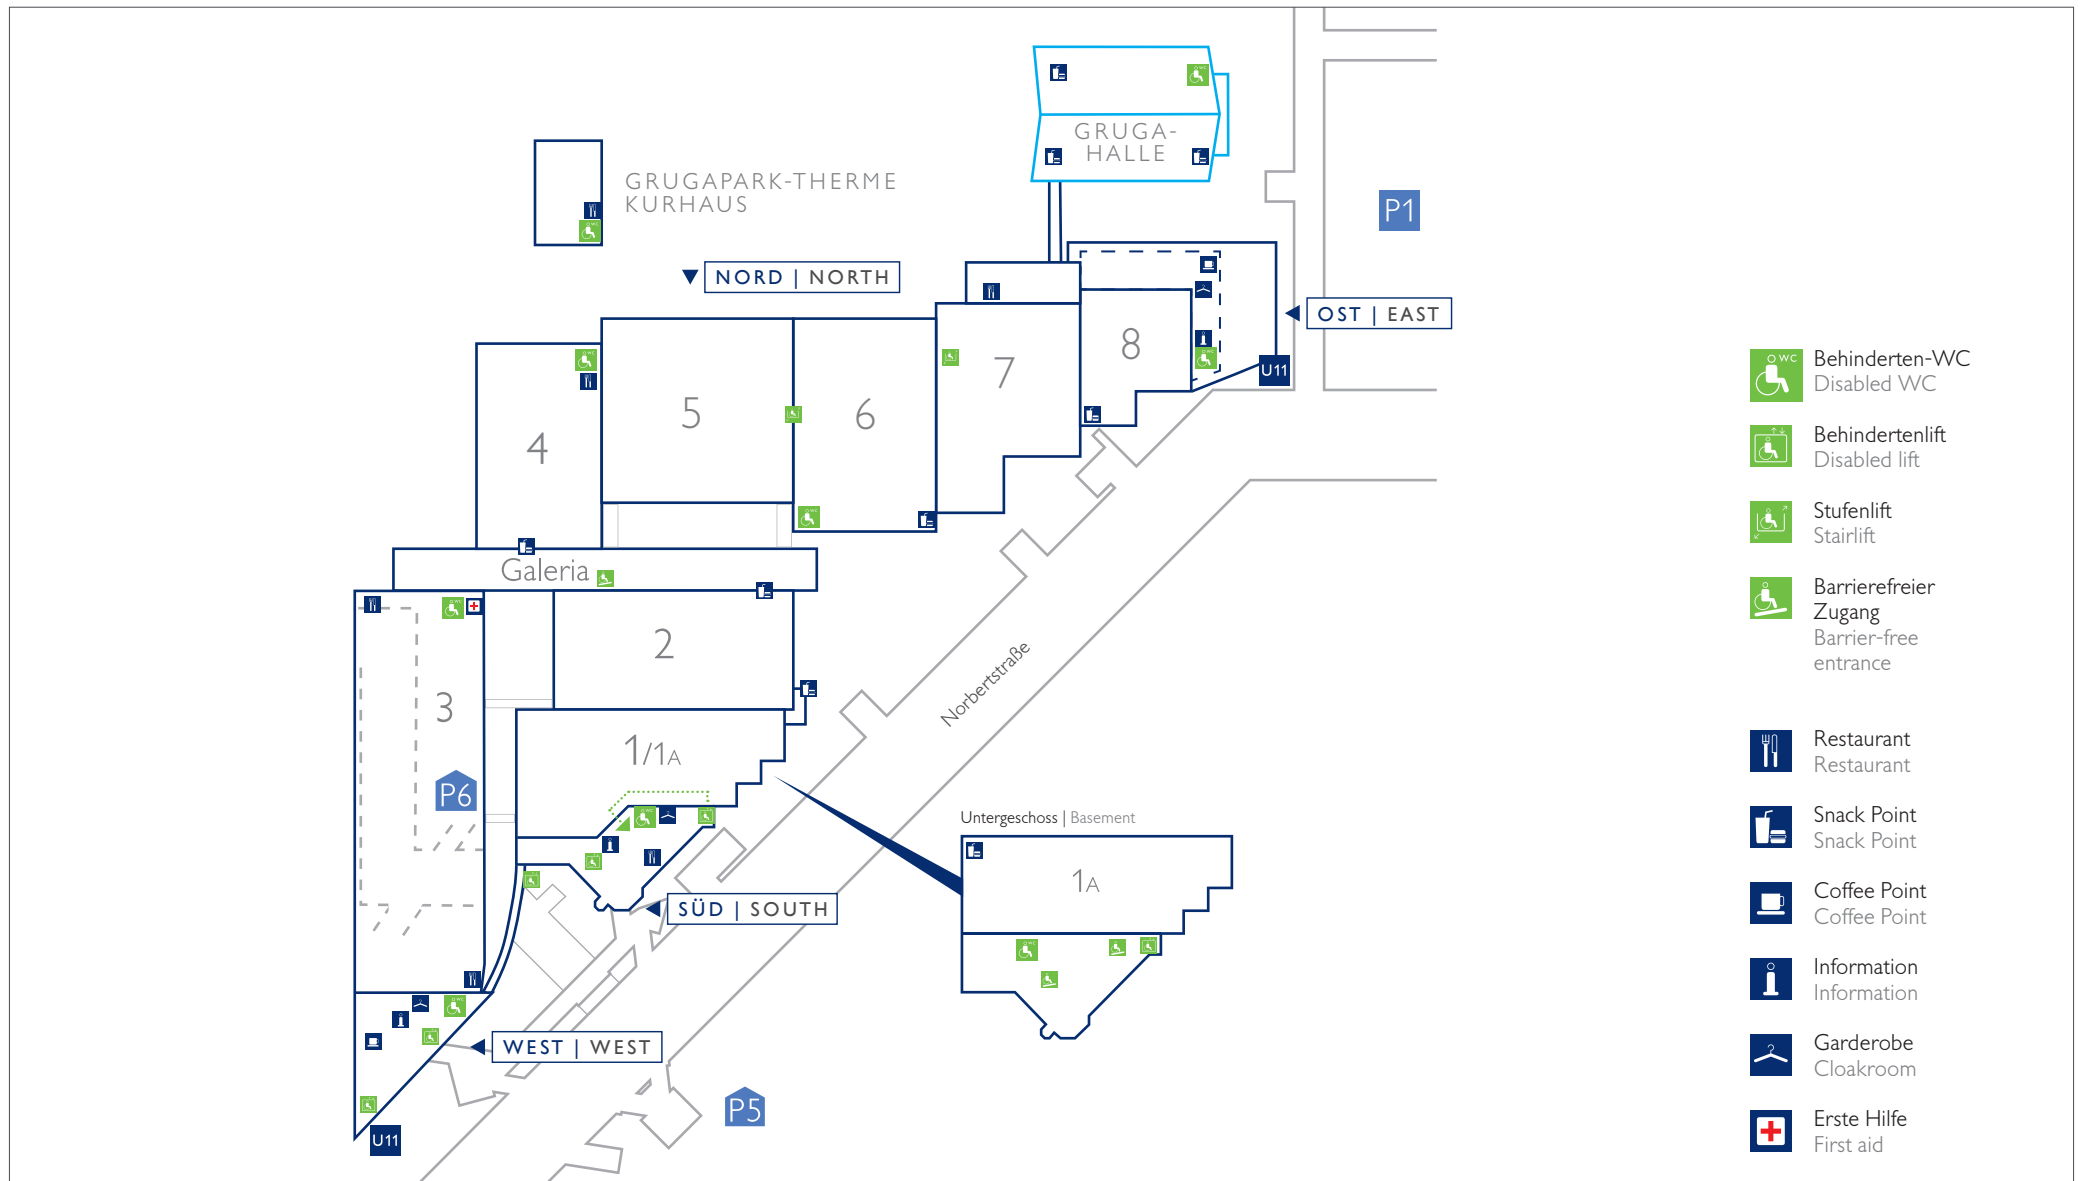

# BARRIEREFREIES MESSEGELÄNDE

## BARRIER-FREE TRADE FAIR GROUNDS

MESSE  
ESSEN

CONGRESS  
CENTER  
ESSEN

GRUGA  
HALLE

-  Behinderten-WC  
Disabled WC
-  Behindertenlift  
Disabled lift
-  Stufenlift  
Stairlift
-  Barrierefreier Zugang  
Barrier-free entrance
-  Restaurant  
Restaurant
-  Snack Point  
Snack Point
-  Coffee Point  
Coffee Point
-  Information  
Information
-  Garderobe  
Cloakroom
-  Erste Hilfe  
First aid